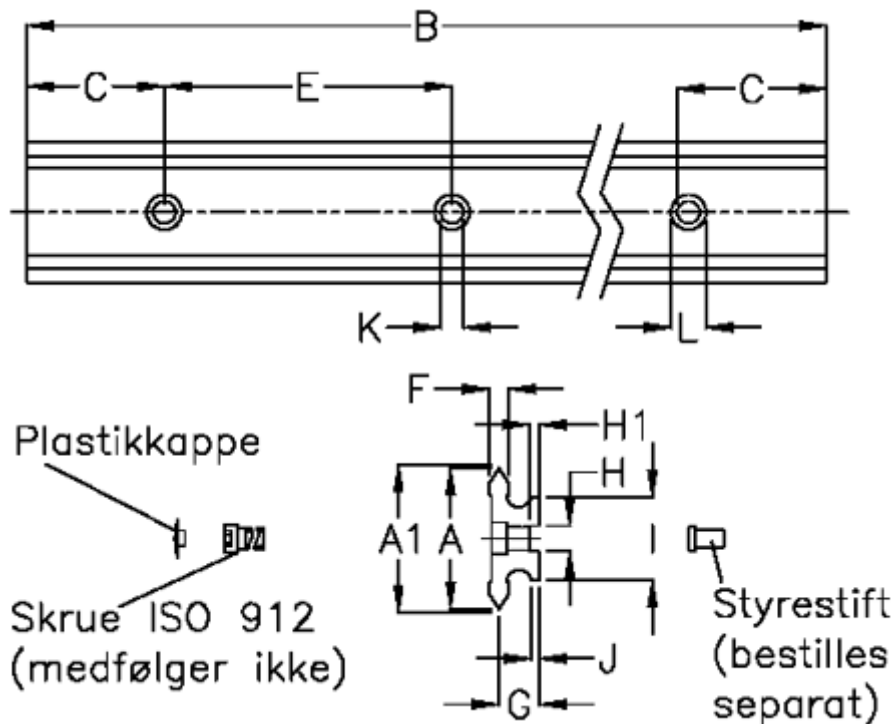

Article number: 057120716162

Description: Hepco GV3 slide NM 44 L1616 P2
with counterbored holes

Measures

A	= 44	G	= 12.7	Weight kg/1000 = 3.50
A1	= 44.74	H	= 8	
B	= 1616	H1	= 3.0	
C	= 43.0	I	= 26.0	
E	= 90	J	= 2.30	
F	= 6.42	K	= 7.0	
For bearing	= J34	L	= 11 x 6.1	
For guide pin	= SDP8	Precision type	= P2	